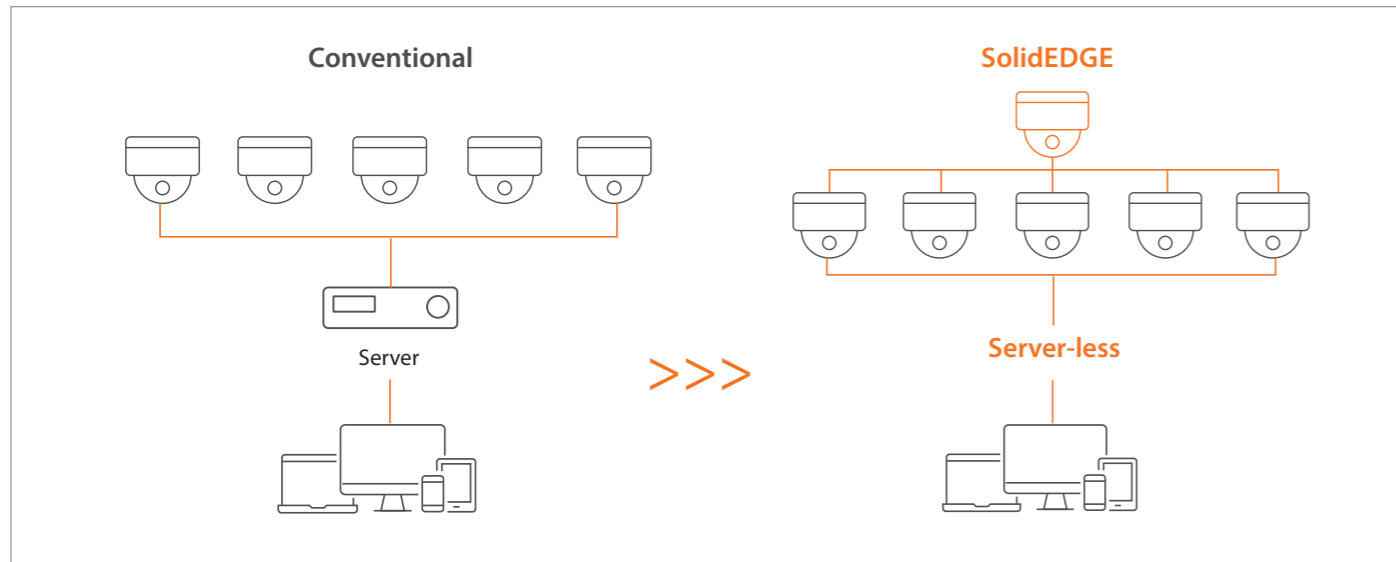

FIRST EDITION 04-2023(M.H)

- Server-less solution
- Flexible system structure
- Cloud video management with WAVE sync
- System Scalability
- SSD status management
- Reinforced durability
- Next level cybersecurity
- Improved environmental protection

## Server-less solution with built-in rugged SSD

SolidEDGE is server-less cloud managed solution designed for professional surveillance applications. It comes equipped with a built-in rugged SSD that allows for local storage of video footage, eliminating the need for external storage devices.

## Cloud video management with WAVE sync

The SolidEDGE system could be merged with other SolidEDGE systems through WAVE sync, giving additional flexibility to the system. This feature enables remote access and management of on-premise security systems from anywhere in the world. Wave sync also keeps the system up-to-date with regular software and security updates.

## Flexible system structure

The SolidEDGE camera can integrate up to 6 cameras with a single EDGE camera, with embedded WAVE license. A total of six cameras, including EDGE camera, can store and monitor up to 6 video channels, making it suitable for various sites. The EDGE camera includes a Wisenet WAVE license, which syncs with additional cameras that are integrated with EDGE camera.