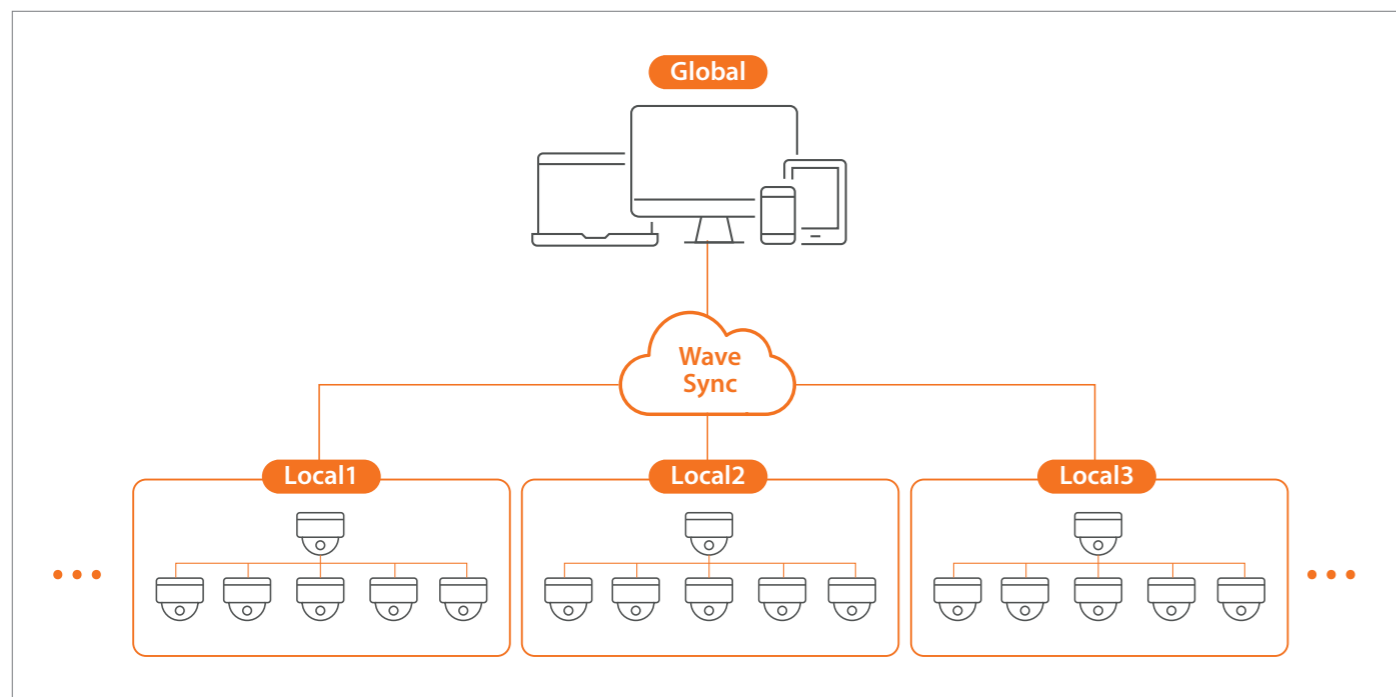

## Server-less solution with built-in rugged SSD

SolidEDGE is server-less cloud managed solution designed for professional surveillance applications. It comes equipped with a built-in rugged SSD that allows for local storage of video footage, eliminating the need for external storage devices.

## Cloud video management with WAVE sync

The SolidEDGE system could be merged with other SolidEDGE systems through WAVE sync, giving additional flexibility to the system. This feature enables remote access and management of on-premise security systems from anywhere in the world. Wave sync also keeps the system up-to-date with regular software and security updates.

## Flexible system structure

The SolidEDGE camera can integrate up to 6 cameras with a single EDGE camera, with embedded WAVE license. A total of six cameras, including EDGE camera, can store and monitor up to 6 video channels, making it suitable for various sites. The EDGE camera includes a Wisenet WAVE license, which syncs with additional cameras that are integrated with EDGE camera.