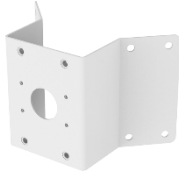

Corner Mount
SBP-300KMW1