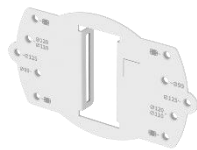

Ceiling Mount (Telescopic)  
SBP-300CMTW

**Ball Head**  
Ceiling Mount (Telescopic)  
SBP-300CMTS

Wall Mount Base  
SBP-300BW

Wall Mount  
SBP-300WMW

Wall Mount  
SBP-300WMW1

Wall Mount  
SBP-390WMW2

Wall & Pole Mount  
SBP-140WMW

Tilt Mount  
SBV-140TMW

Pole Mount  
SBD-140PMW

Pole Mount (Light)  
SBD-140PMB

Pole Mount  
SBP-300PMW2

Corner Mount (Light)  
SBD-140KMB

Corner Mount  
SBP-300KMW1

Parapet Mount  
SBP-300LMW

Parapet Mount (Telescopic)  
SBP-156LMW1