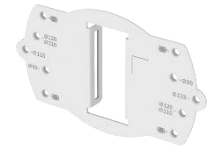

Ceiling Mount Coupler  
SBP-C15P

Ceiling Mount (Assembly)  
SBP-150CMI / 300CMI

Ceiling Mount (Assembly)  
SBP-300CMW1 / 900CMW

Ceiling Mount (Telescopic)  
SBP-300CMTW

**Ball Head**  
Ceiling Mount (Telescopic)  
SBP-300CMTS

Wall Mount Base  
SBP-300BW

Wall Mount  
SBP-300MMW

Wall Mount  
SBP-300MMW1

Wall Mount  
SBP-390MMW2

Wall & Pole Mount  
SBP-140MMW

Tilt Mount  
SBV-140TMW

Pole Mount  
SBD-140PMW

Pole Mount (Lite)  
SBD-140PMB